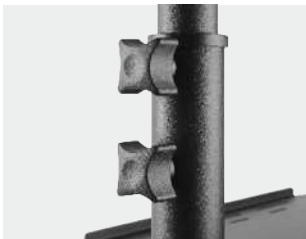

SH TS08

Steel Adjustable Projector & Laptop Trolley

Ideal for presentations, hotels, meeting rooms, education, institutional, and conference centers.

Weight Capacity
10kg/22lbs

Rotary Knob Lock
secure positioning at different height settings.

Tiltable Desktop
allows the projector to be matched to most any screen or angle.

Bottom Ledge
holds your device in place even when tilted.

Four Casters
Two lockable for maximum mobility.