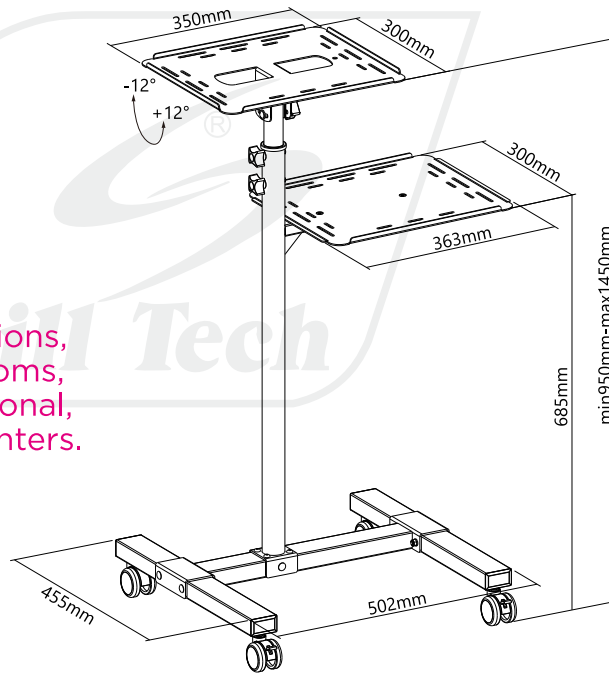

SH TS08

Steel Adjustable Projector & Laptop Trolley

Ideal for presentations, hotels, meeting rooms, education, institutional, and conference centers.

Weight Capacity
10kg/22lbs

Rotary Knob Lock
secure positioning at different height settings.

Tiltable Desktop
allows the projector to be matched to most any screen or angle.

Bottom Ledge
holds your device in place even when tilted.

Four Casters
Two lockable for maximum mobility.